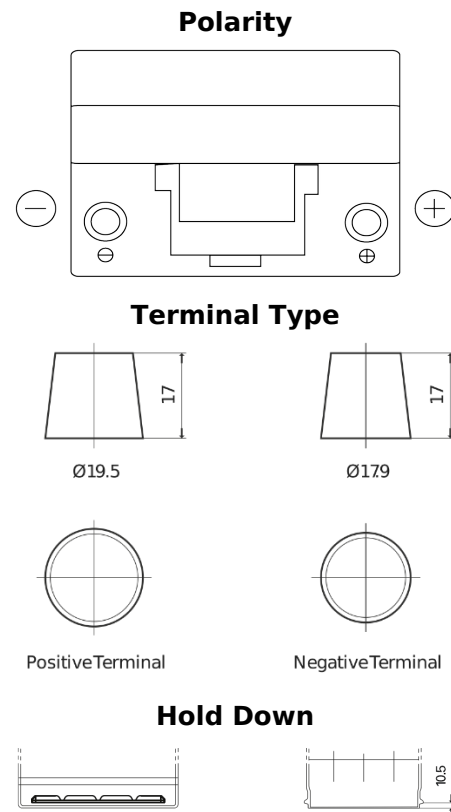

Product overview

Batteries for Cars

Excell EB954

Part number	EB954
Technology	Flooded
EAN/GTIN	3661024034456
Voltage	12 V
Capacity	95 Ah
CCA	760 A
Length	306 mm
Width	173 mm
Height	222 mm
Box size	D31
Polarity	ETN 0
Terminal Type	EN taper post
Hold Down	Korean B1
Weights (subject of variation)	20.60 kg