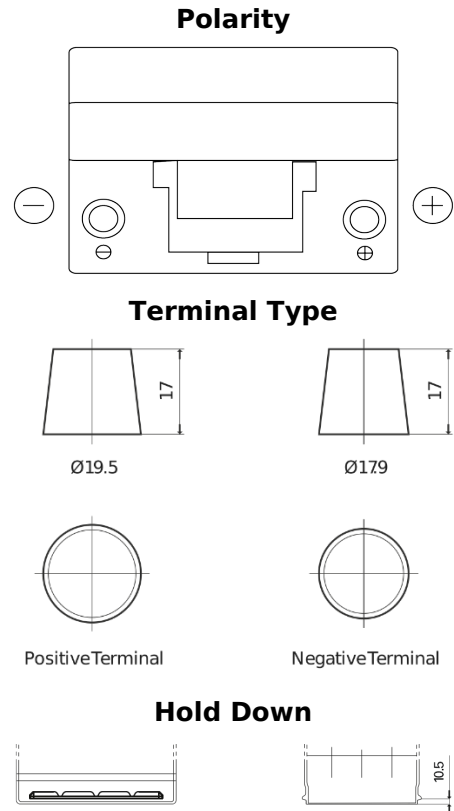

Product overview

Batteries for Cars

Excell EB954

Part number	EB954
Technology	Flooded
EAN/GTIN	3661024034456
Voltage	12 V
Capacity	95 Ah
CCA	760 A
Length	306 mm
Width	173 mm
Height	222 mm
Box size	D31
Polarity	ETN 0
Terminal Type	EN taper post
Hold Down	Korean B1
Weights (subject of variation)	20.60 kg