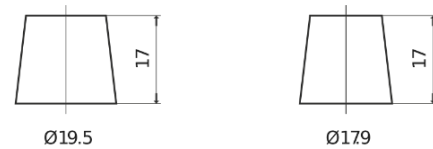

Product overview

Batteries for Marine and Leisure

Vintage EU77-6

Part number	EU77-6
Technology	Flooded
EAN/GTIN	3661024036177
Voltage	6 V
Capacity	77.0 Ah
CCA	650 A
Length	215 mm
Width	169 mm
Height	184 mm
Box size	H02
Polarity	ETN 0
Terminal Type	EN taper post
Hold Down	B6
Weights (subject of variation)	11.10 kg

Polarity

Terminal Type

Positive Terminal

Negative Terminal

Hold Down

Design, features and specifications are subject to change without notice. We disclaim any representation or warranty, express or implied, concerning the data or recommendations, and in no event shall be liable for any loss or damage claimed to have arisen as a result. Some products may not be available in your local market.