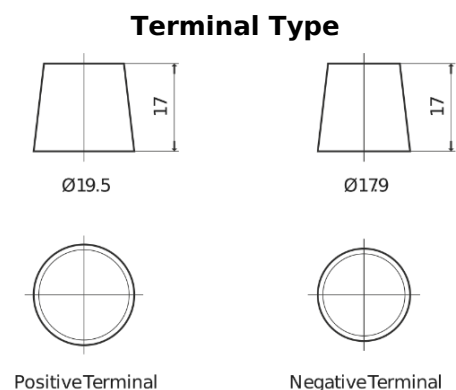

**Product overview**

Batteries for Marine and Leisure

**Vintage EU260-6**

Part number	EU260-6
Technology	Flooded
EAN/GTIN	3661024036115
Voltage	6 V
Capacity	260.0 Ah
CCA	1300 A
Length	345 mm
Width	172 mm
Height	286 mm
Box size	M08
Polarity	ETN 0
Terminal Type	EN taper post
Hold Down	B0
Weights (subject of variation)	39.10 kg