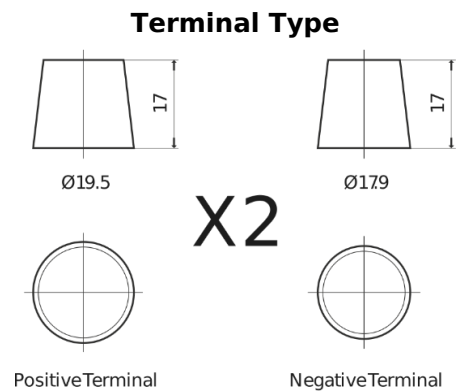

Product overview

Batteries for Marine and Leisure

Vintage EU200-6

Part number	EU200-6
Technology	Flooded
EAN/GTIN	3661024036139
Voltage	6 V
Capacity	200.0 Ah
CCA	1150 A
Length	398 mm
Width	174 mm
Height	234 mm
Box size	M06
Polarity	ETN 0
Terminal Type	Twin EN taper posts
Hold Down	B0
Weights (subject of variation)	27.80 kg