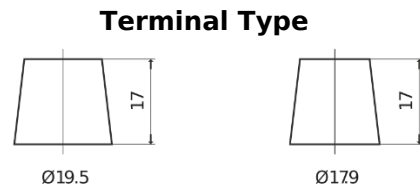

Product overview

Batteries for Marine and Leisure

Dual ER450

Part number	ER450
Technology	Flooded
EAN/GTIN	3661024035996
Voltage	12 V
Capacity	95 Ah
CCA	650 A
Watt hour	450 Wh
Length	306 mm
Width	173 mm
Height	222 mm
Box size	D31
Polarity	ETN 1
Terminal Type	EN taper post
Hold Down	Korean B1
Weights (subject of variation)	21.70 kg