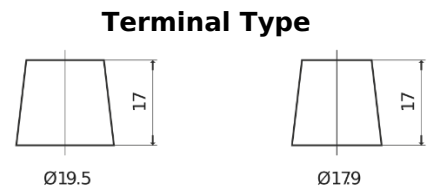

**Product overview**

Batteries for Cars

**Premium EA755**

Part number	EA755
Technology	Flooded
EAN/GTIN	3661024034173
Voltage	12 V
Capacity	75 Ah
CCA	630 A
Length	270 mm
Width	173 mm
Height	222 mm
Box size	D26
Polarity	ETN 1
Terminal Type	EN taper post
Hold Down	Korean B1+B6
Weights (subject of variation)	17.40 kg