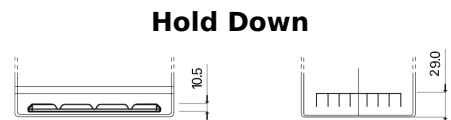

**Product overview**

Batteries for Cars

**Premium EA755**

Part number	EA755
Technology	Flooded
EAN/GTIN	3661024034173
Voltage	12 V
Capacity	75 Ah
CCA	630 A
Length	270 mm
Width	173 mm
Height	222 mm
Box size	D26
Polarity	ETN 1
Terminal Type	EN taper post
Hold Down	Korean B1+B6
Weights (subject of variation)	17.40 kg