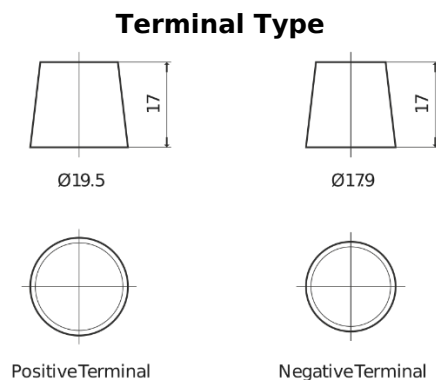

Product overview

Batteries for Cars

Technica TB705

Part number	TB705
Technology	Flooded
EAN/GTIN	3661024054447
Voltage	12 V
Capacity	70 Ah
CCA	540 A
Length	270 mm
Width	173 mm
Height	222 mm
Box size	D26
Polarity	ETN 1
Terminal Type	EN taper post
Hold Down	Korean B1+B6
Weights (subject of variation)	16.10 kg