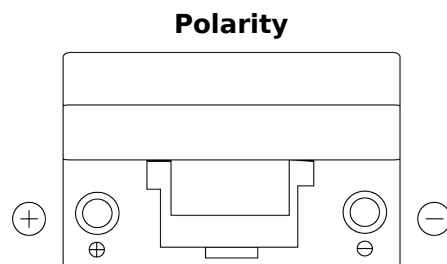

Product overview

Batteries for Cars

Technica TB705

Part number	TB705
Technology	Flooded
EAN/GTIN	3661024054447
Voltage	12 V
Capacity	70 Ah
CCA	540 A
Length	270 mm
Width	173 mm
Height	222 mm
Box size	D26
Polarity	ETN 1
Terminal Type	EN taper post
Hold Down	Korean B1+B6
Weights (subject of variation)	16.10 kg