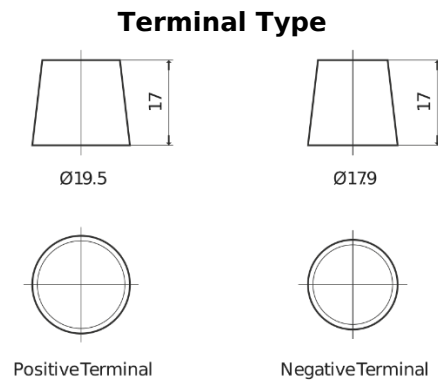

**Product overview**

Batteries for Cars

**Excell EB705**

Part number	EB705
Technology	Flooded
EAN/GTIN	3661024034449
Voltage	12 V
Capacity	70 Ah
CCA	540 A
Length	270 mm
Width	173 mm
Height	222 mm
Box size	D26
Polarity	ETN 1
Terminal Type	EN taper post
Hold Down	Korean B1+B6
Weights (subject of variation)	16.10 kg