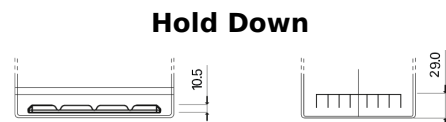

**Product overview**

Batteries for Cars

**Excell EB705**

Part number	EB705
Technology	Flooded
EAN/GTIN	3661024034449
Voltage	12 V
Capacity	70 Ah
CCA	540 A
Length	270 mm
Width	173 mm
Height	222 mm
Box size	D26
Polarity	ETN 1
Terminal Type	EN taper post
Hold Down	Korean B1+B6
Weights (subject of variation)	16.10 kg