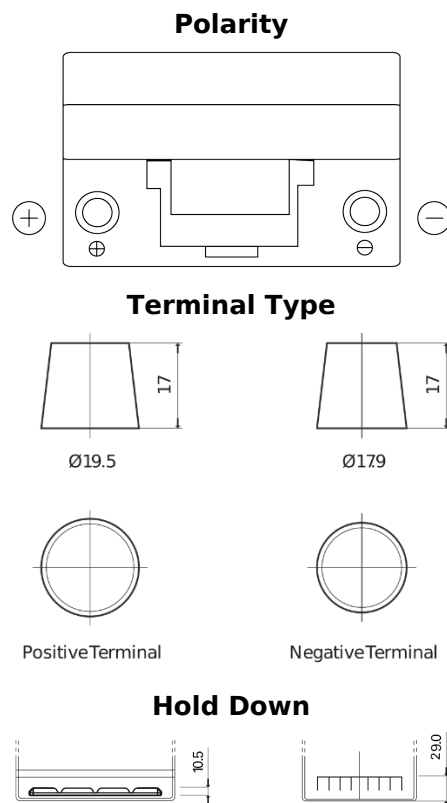

Product overview

Batteries for Cars

Excell EB705

Part number	EB705
Technology	Flooded
EAN/GTIN	3661024034449
Voltage	12 V
Capacity	70 Ah
CCA	540 A
Length	270 mm
Width	173 mm
Height	222 mm
Box size	D26
Polarity	ETN 1
Terminal Type	EN taper post
Hold Down	Korean B1+B6
Weights (subject of variation)	16.10 kg