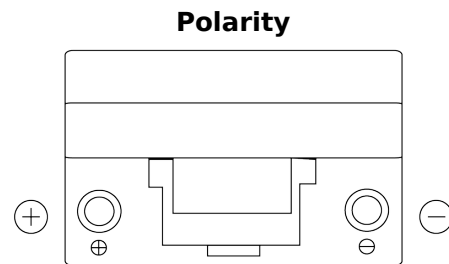

**Product overview**

Batteries for Cars

**Excell EB705**

Part number	EB705
Technology	Flooded
EAN/GTIN	3661024034449
Voltage	12 V
Capacity	70 Ah
CCA	540 A
Length	270 mm
Width	173 mm
Height	222 mm
Box size	D26
Polarity	ETN 1
Terminal Type	EN taper post
Hold Down	Korean B1+B6
Weights (subject of variation)	16.10 kg