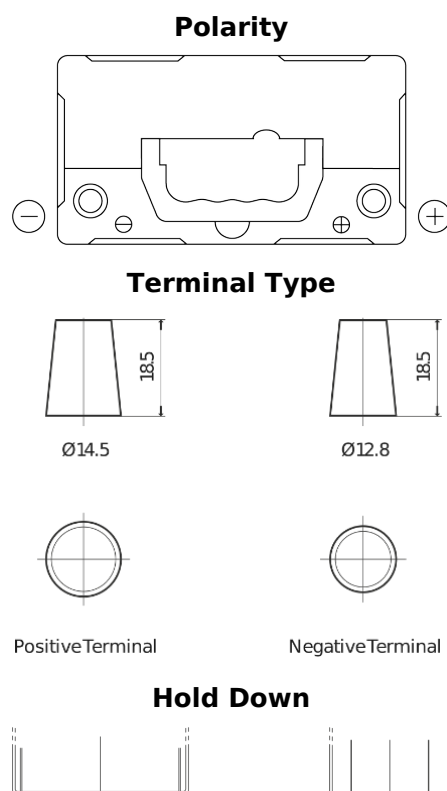

Product overview

Batteries for Cars

Technica TB456

Part number	TB456
Technology	Flooded
EAN/GTIN	3661024054355
Voltage	12 V
Capacity	45 Ah
CCA	330 A
Length	237 mm
Width	127 mm
Height	227 mm
Box size	B24
Polarity	ETN 0
Terminal Type	JIS taper post
Hold Down	B0
Weights (subject of variation)	11.40 kg