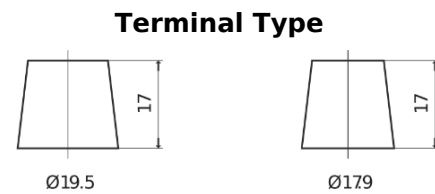

**Product overview**

Batteries for Marine and Leisure

**Equipment GEL ES2400**

Part number	ES2400
Technology	GEL
EAN/GTIN	3661024035750
Voltage	12 V
Capacity	210.0 Ah
Watt hour	2400 Wh
Length	518 mm
Width	274 mm
Height	240 mm
Box size	D06
Polarity	ETN 3
Terminal Type	EN taper post
Hold Down	B0
Weights (subject of variation)	63.50 kg