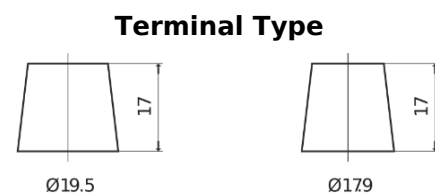

Product overview

Batteries for Marine and Leisure

Equipment GEL ES2400

| | |
|--------------------------------|---------------|
| Part number | ES2400 |
| Technology | GEL |
| EAN/GTIN | 3661024035750 |
| Voltage | 12 V |
| Capacity | 210.0 Ah |
| Watt hour | 2400 Wh |
| Length | 518 mm |
| Width | 274 mm |
| Height | 240 mm |
| Box size | D06 |
| Polarity | ETN 3 |
| Terminal Type | EN taper post |
| Hold Down | B0 |
| Weights (subject of variation) | 63.50 kg |