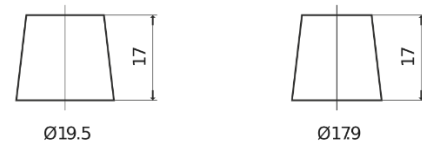

Product overview

Batteries for Cars

Formula FB704

Part number	FB704
Technology	Flooded
EAN/GTIN	3661024044431
Voltage	12 V
Capacity	70 Ah
CCA	540 A
Length	270 mm
Width	173 mm
Height	222 mm
Box size	D26
Polarity	ETN 0
Terminal Type	EN taper post
Hold Down	Korean B1+B6
Weights (subject of variation)	16.10 kg

Polarity

Terminal Type

Positive Terminal

Negative Terminal

Hold Down

Design, features and specifications are subject to change without notice. We disclaim any representation or warranty, express or implied, concerning the data or recommendations, and in no event shall be liable for any loss or damage claimed to have arisen as a result. Some products may not be available in your local market.