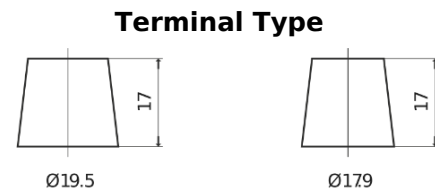

Product overview

Batteries for Marine and Leisure

Equipment GEL ES1350

Part number	ES1350
Technology	GEL
EAN/GTIN	3661024035774
Voltage	12 V
Capacity	120.0 Ah
Watt hour	1350 Wh
Length	513 mm
Width	189 mm
Height	223 mm
Box size	D04
Polarity	ETN 3
Terminal Type	EN taper post
Hold Down	B0
Weights (subject of variation)	40.00 kg