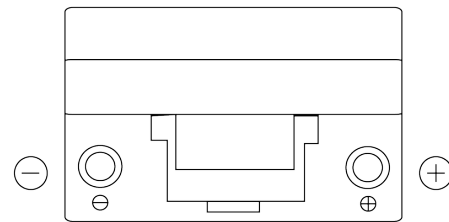

Product overview

Batteries for Cars

Formula FB704

Part number	FB704
Technology	Flooded
EAN/GTIN	3661024044431
Voltage	12 V
Capacity	70 Ah
CCA	540 A
Length	270 mm
Width	173 mm
Height	222 mm
Box size	D26
Polarity	ETN 0
Terminal Type	EN taper post
Hold Down	Korean B1+B6
Weights (subject of variation)	16.10 kg

Polarity

Terminal Type

Positive Terminal

Negative Terminal

Hold Down

Design, features and specifications are subject to change without notice. We disclaim any representation or warranty, express or implied, concerning the data or recommendations, and in no event shall be liable for any loss or damage claimed to have arisen as a result. Some products may not be available in your local market.