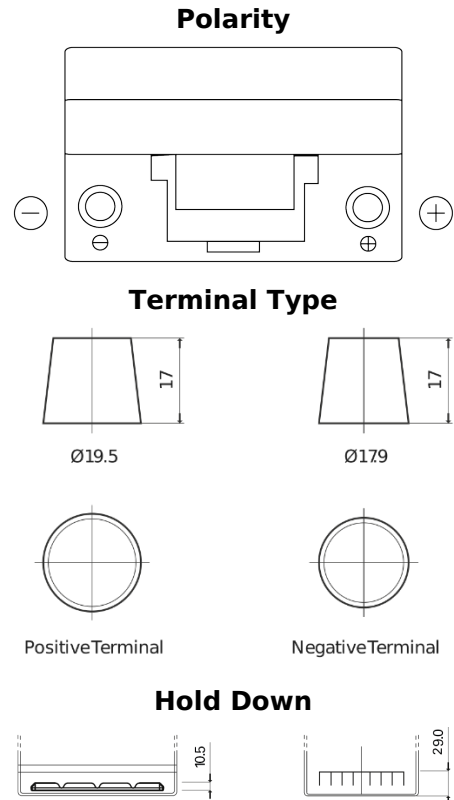

**Product overview**

Batteries for Cars

**Excell EB704**

Part number	EB704
Technology	Flooded
EAN/GTIN	3661024034432
Voltage	12 V
Capacity	70 Ah
CCA	540 A
Length	270 mm
Width	173 mm
Height	222 mm
Box size	D26
Polarity	ETN 0
Terminal Type	EN taper post
Hold Down	Korean B1+B6
Weights (subject of variation)	16.10 kg