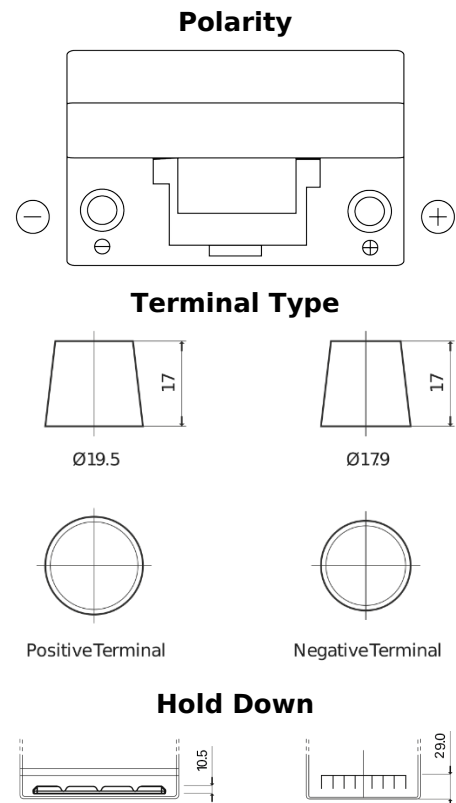

Product overview

Batteries for Cars

Excell EB704

Part number	EB704
Technology	Flooded
EAN/GTIN	3661024034432
Voltage	12 V
Capacity	70 Ah
CCA	540 A
Length	270 mm
Width	173 mm
Height	222 mm
Box size	D26
Polarity	ETN 0
Terminal Type	EN taper post
Hold Down	Korean B1+B6
Weights (subject of variation)	16.10 kg