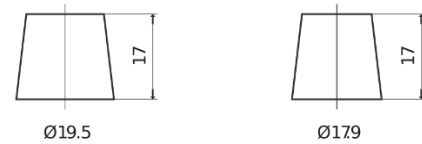

**Product overview**

Batteries for Cars

**Power DB704**

Part number	DB704
Technology	Flooded
EAN/GTIN	3661024024433
Voltage	12 V
Capacity	70 Ah
CCA	540 A
Length	270 mm
Width	173 mm
Height	222 mm
Box size	D26
Polarity	ETN 0
Terminal Type	EN taper post
Hold Down	Korean B1+B6
Weights (subject of variation)	16.10 kg

**Polarity**

**Terminal Type**

Positive Terminal

Negative Terminal

**Hold Down**

Design, features and specifications are subject to change without notice. We disclaim any representation or warranty, express or implied, concerning the data or recommendations, and in no event shall be liable for any loss or damage claimed to have arisen as a result. Some products may not be available in your local market.