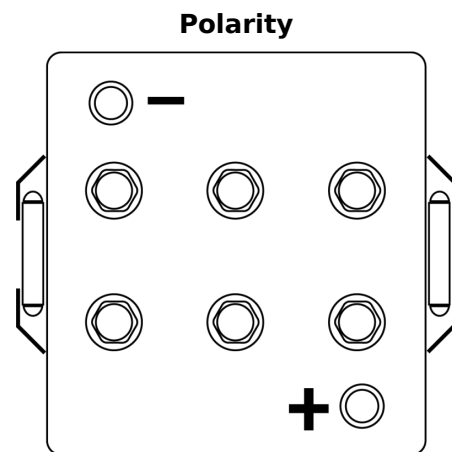

**Product overview**

Batteries for Marine and Leisure

**Equipment GEL ES1200**

Part number	ES1200
Technology	GEL
EAN/GTIN	3661024035798
Voltage	12 V
Capacity	110.0 Ah
Watt hour	1200 Wh
Length	284 mm
Width	267 mm
Height	226 mm
Box size	D07
Polarity	ETN 2
Terminal Type	EN taper post
Hold Down	B0
Weights (subject of variation)	37.50 kg