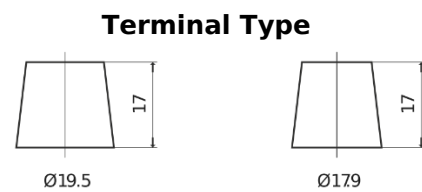

**Product overview**

Batteries for Marine and Leisure

**Dual ER550**

Part number	ER550
Technology	Flooded
EAN/GTIN	3661024035989
Voltage	12 V
Capacity	115.0 Ah
CCA	760 A
Watt hour	550 Wh
Length	349 mm
Width	175 mm
Height	235 mm
Box size	D02
Polarity	ETN 1
Terminal Type	EN taper post
Hold Down	B0
Weights (subject of variation)	27.80 kg