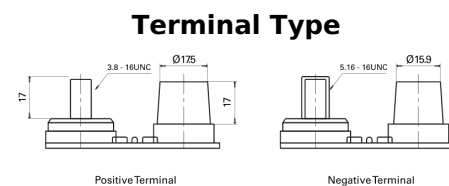

Product overview

Batteries for Marine and Leisure

Dual AGM EP900

Part number	EP900
Technology	AGM
EAN/GTIN	3661024035965
Voltage	12 V
Capacity	100.0 Ah
CCA	800 A
Watt hour	900 Wh
Length	330 mm
Width	173 mm
Height	240 mm
Box size	G31
Polarity	ETN 1
Terminal Type	SAE M 3/8" - 5/16" taper&stud
Hold Down	B0
Weights (subject of variation)	31.00 kg