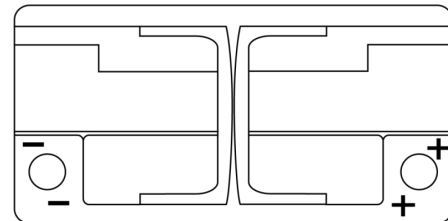

Product overview

Batteries for Marine and Leisure

Dual AGM EP800

Part number	EP800
Technology	AGM
EAN/GTIN	3661024036535
Voltage	12 V
Capacity	95.0 Ah
CCA	850 A
Watt hour	800 Wh
Length	353 mm
Width	175 mm
Height	190 mm
Box size	L05
Polarity	ETN 0
Terminal Type	EN taper post
Hold Down	B13
Weights (subject of variation)	26.10 kg

Polarity

Terminal Type

Hold Down

Design, features and specifications are subject to change without notice. We disclaim any representation or warranty, express or implied, concerning the data or recommendations, and in no event shall be liable for any loss or damage claimed to have arisen as a result. Some products may not be available in your local market.