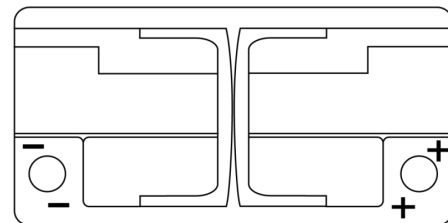

**Product overview**

Batteries for Marine and Leisure

**Dual AGM EP800**

Part number	EP800
Technology	AGM
EAN/GTIN	3661024036535
Voltage	12 V
Capacity	95.0 Ah
CCA	850 A
Watt hour	800 Wh
Length	353 mm
Width	175 mm
Height	190 mm
Box size	L05
Polarity	ETN 0
Terminal Type	EN taper post
Hold Down	B13
Weights (subject of variation)	26.10 kg

**Polarity**

**Terminal Type**

Positive Terminal

Negative Terminal

**Hold Down**

Design, features and specifications are subject to change without notice. We disclaim any representation or warranty, express or implied, concerning the data or recommendations, and in no event shall be liable for any loss or damage claimed to have arisen as a result. Some products may not be available in your local market.