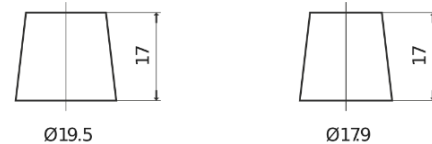

**Product overview**

Batteries for Marine and Leisure

**Dual AGM EP800**

Part number	EP800
Technology	AGM
EAN/GTIN	3661024036535
Voltage	12 V
Capacity	95.0 Ah
CCA	850 A
Watt hour	800 Wh
Length	353 mm
Width	175 mm
Height	190 mm
Box size	L05
Polarity	ETN 0
Terminal Type	EN taper post
Hold Down	B13
Weights (subject of variation)	26.10 kg

**Polarity**

**Terminal Type**

Positive Terminal

Negative Terminal

**Hold Down**

Design, features and specifications are subject to change without notice. We disclaim any representation or warranty, express or implied, concerning the data or recommendations, and in no event shall be liable for any loss or damage claimed to have arisen as a result. Some products may not be available in your local market.