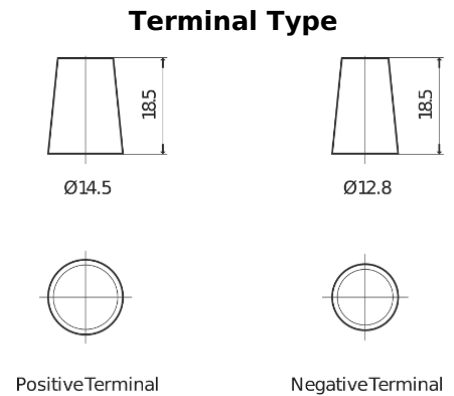

Product overview

Batteries for Cars

Excell EB456

Part number	EB456
Technology	Flooded
EAN/GTIN	3661024034357
Voltage	12 V
Capacity	45 Ah
CCA	330 A
Length	237 mm
Width	127 mm
Height	227 mm
Box size	B24
Polarity	ETN 0
Terminal Type	JIS taper post
Hold Down	B0
Weights (subject of variation)	11.40 kg