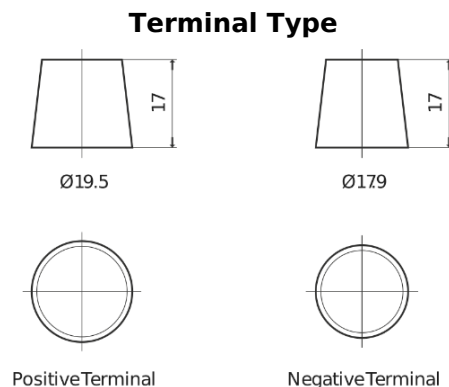

Product overview

Batteries for Marine and Leisure

Dual AGM EP2100

Part number	EP2100
Technology	AGM
EAN/GTIN	3661024035934
Voltage	12 V
Capacity	240.0 Ah
CCA	1200 A
Watt hour	2100 Wh
Length	518 mm
Width	274 mm
Height	240 mm
Box size	D06
Polarity	ETN 3
Terminal Type	EN taper post
Hold Down	B0
Weights (subject of variation)	70.00 kg