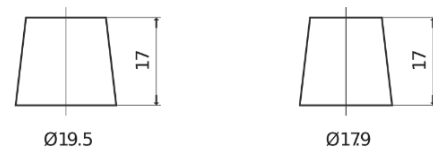

**Product overview**

Batteries for Marine and Leisure

**Dual AGM EP1500**

Part number	EP1500
Technology	AGM
EAN/GTIN	3661024035941
Voltage	12 V
Capacity	180.0 Ah
CCA	900 A
Watt hour	1500 Wh
Length	513 mm
Width	223 mm
Height	223 mm
Box size	D05
Polarity	ETN 3
Terminal Type	EN taper post
Hold Down	B0
Weights (subject of variation)	50.00 kg

**Polarity**

**Terminal Type**

Positive Terminal

Negative Terminal

**Hold Down**

Design, features and specifications are subject to change without notice. We disclaim any representation or warranty, express or implied, concerning the data or recommendations, and in no event shall be liable for any loss or damage claimed to have arisen as a result. Some products may not be available in your local market.