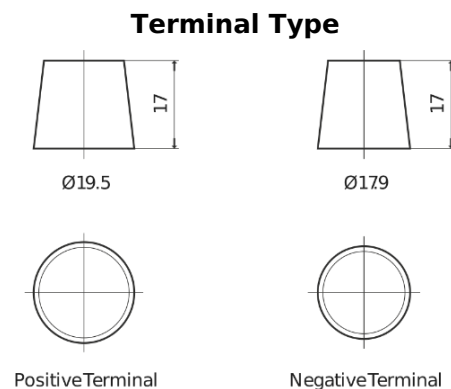

**Product overview**

Batteries for Marine and Leisure

**Dual AGM EP1200**

Part number	EP1200
Technology	AGM
EAN/GTIN	3661024035958
Voltage	12 V
Capacity	140.0 Ah
CCA	700 A
Watt hour	1200 Wh
Length	513 mm
Width	189 mm
Height	223 mm
Box size	D04
Polarity	ETN 3
Terminal Type	EN taper post
Hold Down	B0
Weights (subject of variation)	40.50 kg