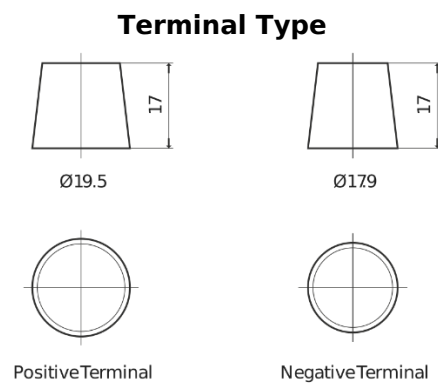

Product overview

Batteries for Marine and Leisure

Start EN900

Part number	EN900
Technology	Flooded
EAN/GTIN	3661024036061
Voltage	12 V
Capacity	140.0 Ah
CCA	800 A
MCA	900
Length	513 mm
Width	189 mm
Height	223 mm
Box size	D04
Polarity	ETN 3
Terminal Type	EN taper post
Hold Down	B0
Weights (subject of variation)	34.10 kg