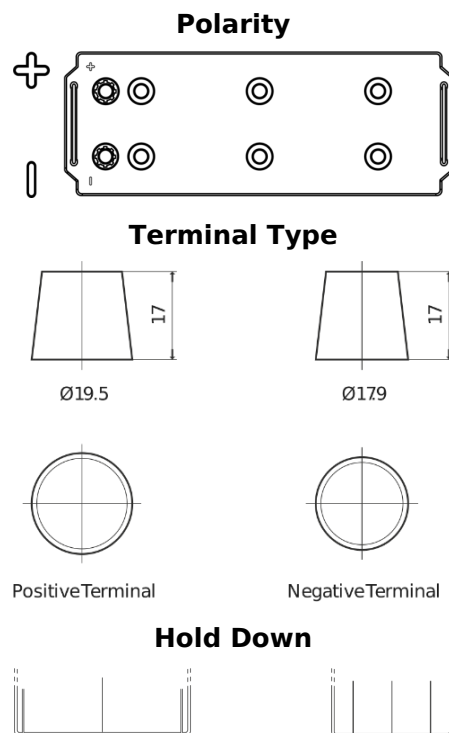

Product overview

Batteries for Marine and Leisure

Start EN900

Part number	EN900
Technology	Flooded
EAN/GTIN	3661024036061
Voltage	12 V
Capacity	140.0 Ah
CCA	800 A
MCA	900
Length	513 mm
Width	189 mm
Height	223 mm
Box size	D04
Polarity	ETN 3
Terminal Type	EN taper post
Hold Down	B0
Weights (subject of variation)	34.10 kg