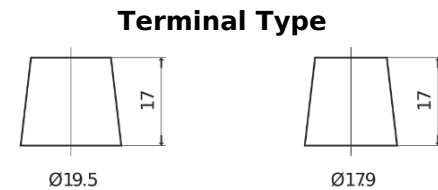

**Product overview**

Batteries for Marine and Leisure

**Start EN850**

Part number	EN850
Technology	Flooded
EAN/GTIN	3661024036078
Voltage	12 V
Capacity	110.0 Ah
CCA	750 A
MCA	850
Length	349 mm
Width	175 mm
Height	235 mm
Box size	D02
Polarity	ETN 1
Terminal Type	EN taper post
Hold Down	B0
Weights (subject of variation)	25.40 kg