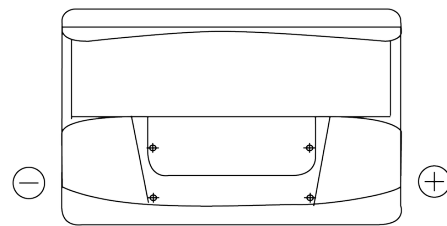

Product overview

Batteries for Marine and Leisure

Start EN750

Part number	EN750
Technology	Flooded
EAN/GTIN	3661024036085
Voltage	12 V
Capacity	74.0 Ah
CCA	680 A
MCA	750
Length	278 mm
Width	175 mm
Height	190 mm
Box size	L03
Polarity	ETN 0
Terminal Type	EN taper post
Hold Down	B13
Weights (subject of variation)	16.60 kg

Polarity

Terminal Type

Positive Terminal

Negative Terminal

Hold Down

Design, features and specifications are subject to change without notice. We disclaim any representation or warranty, express or implied, concerning the data or recommendations, and in no event shall be liable for any loss or damage claimed to have arisen as a result. Some products may not be available in your local market.