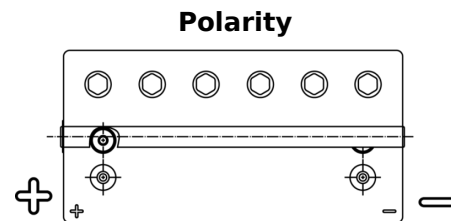

Product overview

Batteries for Marine and Leisure

Start AGM EM960

Part number	EM960
Technology	AGM
EAN/GTIN	3661024036016
Voltage	12 V
Capacity	100.0 Ah
CCA	800 A
MCA	960
Length	330 mm
Width	173 mm
Height	240 mm
Box size	G31
Polarity	ETN 1
Terminal Type	SAE M 3/8" taper&stud
Hold Down	B0
Weights (subject of variation)	31.00 kg