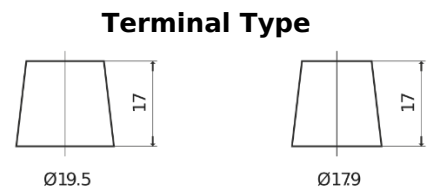

Product overview

Batteries for Cars

Formula FB604

Part number	FB604
Technology	Flooded
EAN/GTIN	3661024044417
Voltage	12 V
Capacity	60 Ah
CCA	480 A
Length	230 mm
Width	173 mm
Height	222 mm
Box size	D23
Polarity	ETN 0
Terminal Type	EN taper post
Hold Down	Korean B1
Weights (subject of variation)	14.60 kg