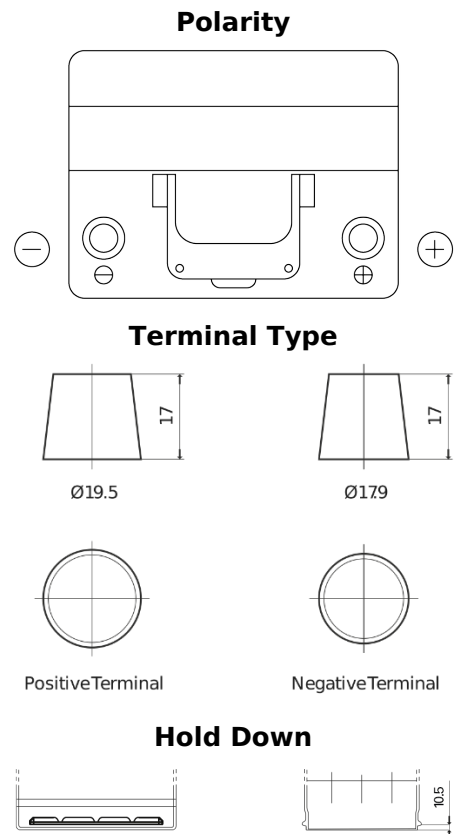

Product overview

Batteries for Cars

Excell EB604

Part number	EB604
Technology	Flooded
EAN/GTIN	3661024034418
Voltage	12 V
Capacity	60 Ah
CCA	480 A
Length	230 mm
Width	173 mm
Height	222 mm
Box size	D23
Polarity	ETN 0
Terminal Type	EN taper post
Hold Down	Korean B1
Weights (subject of variation)	14.60 kg