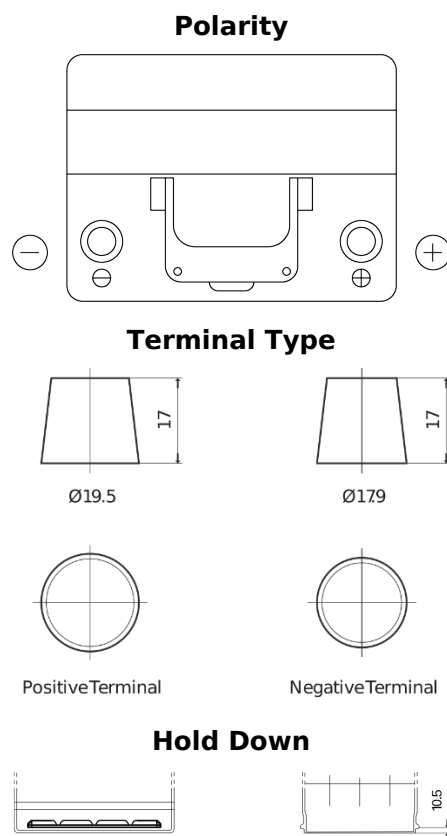

Product overview

Batteries for Cars

Excell EB604

Part number	EB604
Technology	Flooded
EAN/GTIN	3661024034418
Voltage	12 V
Capacity	60 Ah
CCA	480 A
Length	230 mm
Width	173 mm
Height	222 mm
Box size	D23
Polarity	ETN 0
Terminal Type	EN taper post
Hold Down	Korean B1
Weights (subject of variation)	14.60 kg