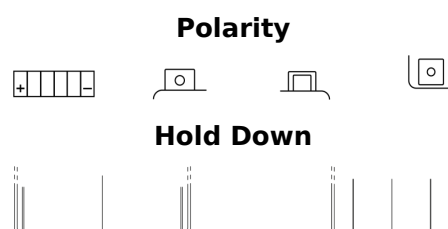

Product overview

Batteries for Motorcycles, ATVs, Snowmobiles, Garden

Li-Ion ELTX14H

Part number	ELTX14H
Technology	Li-Ion
EAN/GTIN	3661024036801
Voltage	12 V
Capacity	4.0 Ah
CCA	240 A
Watt hour	48 Wh
Length	150 mm
Width	90 mm
Height	95 mm
Box size	C53
Polarity	ETN 1
Terminal Type	M12
Hold Down	B0
Weights (subject of variation)	0.90 kg