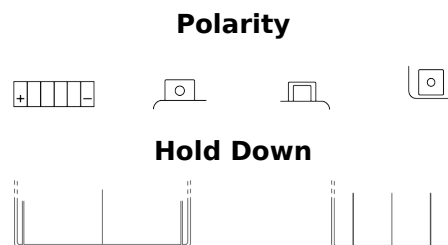

Product overview

Batteries for Motorcycles, ATVs, Snowmobiles, Garden

Li-Ion ELTX12

Part number	ELTX12
Technology	Li-Ion
EAN/GTIN	3661024036832
Voltage	12 V
Capacity	3.5 Ah
CCA	210 A
Watt hour	42 Wh
Length	150 mm
Width	90 mm
Height	95 mm
Box size	C53
Polarity	ETN 1
Terminal Type	M12
Hold Down	B0
Weights (subject of variation)	0.80 kg