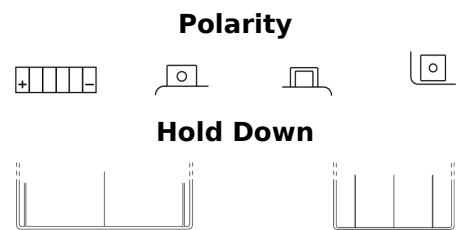

Product overview

Batteries for Motorcycles, ATVs, Snowmobiles, Garden

Li-Ion ELTX12

Part number	ELTX12
Technology	Li-Ion
EAN/GTIN	3661024036832
Voltage	12 V
Capacity	3.5 Ah
CCA	210 A
Watt hour	42 Wh
Length	150 mm
Width	90 mm
Height	95 mm
Box size	C53
Polarity	ETN 1
Terminal Type	M12
Hold Down	B0
Weights (subject of variation)	0.80 kg