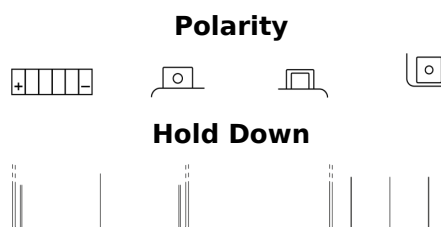

**Product overview**

Batteries for Motorcycles, ATVs, Snowmobiles, Garden

**Li-Ion ELT12B**

Part number	ELT12B
Technology	Li-Ion
EAN/GTIN	3661024036818
Voltage	12 V
Capacity	5.0 Ah
CCA	260 A
Watt hour	60 Wh
Length	150 mm
Width	70 mm
Height	130 mm
Box size	C51
Polarity	ETN 1
Terminal Type	M12
Hold Down	B0
Weights (subject of variation)	0.90 kg