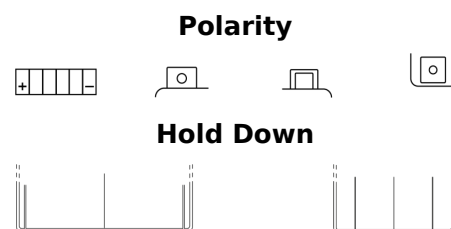

**Product overview**

Batteries for Motorcycles, ATVs, Snowmobiles, Garden

**Li-Ion ELT12B**

Part number	ELT12B
Technology	Li-Ion
EAN/GTIN	3661024036818
Voltage	12 V
Capacity	5.0 Ah
CCA	260 A
Watt hour	60 Wh
Length	150 mm
Width	70 mm
Height	130 mm
Box size	C51
Polarity	ETN 1
Terminal Type	M12
Hold Down	B0
Weights (subject of variation)	0.90 kg