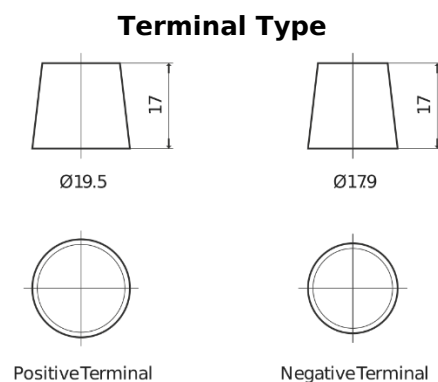

Product overview

Batteries for Trucks, Buses, Construction, Agriculture

StartPRO TG1406

Part number	TG1406
Technology	Flooded
EAN/GTIN	3661024055499
Voltage	12 V
Capacity	140 Ah
CCA	800 A
Length	510 mm
Width	175 mm
Height	225 mm
Box size	D08
Polarity	ETN 4
Terminal Type	EN taper post
Hold Down	B3
Weights (subject of variation)	33.50 kg