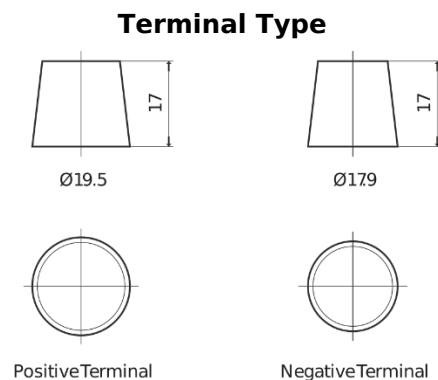

Product overview

Batteries for Trucks, Buses, Construction, Agriculture

StartPRO EG1406

Part number	EG1406
Technology	Flooded
EAN/GTIN	3661024035491
Voltage	12 V
Capacity	140 Ah
CCA	800 A
Length	510 mm
Width	175 mm
Height	225 mm
Box size	D08
Polarity	ETN 4
Terminal Type	EN taper post
Hold Down	B3
Weights (subject of variation)	33.50 kg