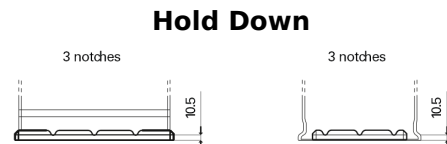

Product overview

Batteries for Trucks, Buses, Construction, Agriculture

StartPRO EG1406

Part number	EG1406
Technology	Flooded
EAN/GTIN	3661024035491
Voltage	12 V
Capacity	140 Ah
CCA	800 A
Length	510 mm
Width	175 mm
Height	225 mm
Box size	D08
Polarity	ETN 4
Terminal Type	EN taper post
Hold Down	B3
Weights (subject of variation)	33.50 kg