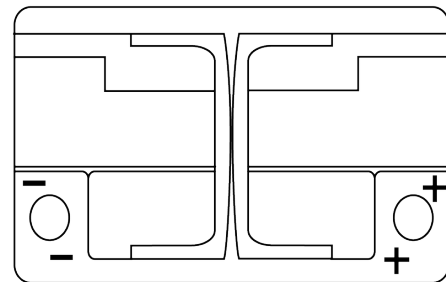

**Product overview**

Batteries for Cars

**AGM EK720**

Part number	EK720
Technology	AGM
EAN/GTIN	3661024037907
Voltage	12 V
Capacity	72.0 Ah
CCA	760 A
Length	278 mm
Width	175 mm
Height	190 mm
Box size	L03
Polarity	ETN 0
Terminal Type	EN taper post
Hold Down	B13
Weights (subject of variation)	20.60 kg

**Polarity**

**Terminal Type**

Positive Terminal

Negative Terminal

**Hold Down**

Design, features and specifications are subject to change without notice. We disclaim any representation or warranty, express or implied, concerning the data or recommendations, and in no event shall be liable for any loss or damage claimed to have arisen as a result. Some products may not be available in your local market.