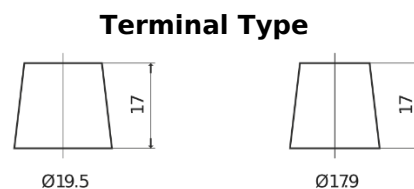

**Product overview**

Batteries for Trucks, Buses, Construction, Agriculture

**PowerPRO TF2353**

Part number	TF2353
Technology	Flooded
EAN/GTIN	3661024055321
Voltage	12 V
Capacity	235 Ah
CCA	1300 A
Length	518 mm
Width	274 mm
Height	240 mm
Box size	D06
Polarity	ETN 3
Terminal Type	EN taper post
Hold Down	B0
Weights (subject of variation)	56.30 kg