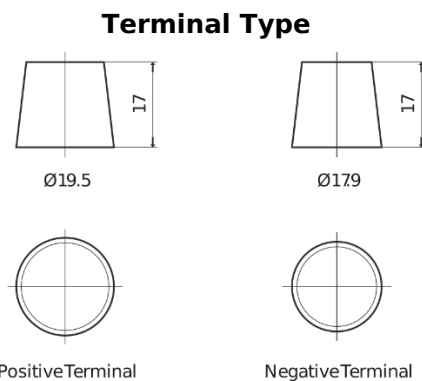

Product overview

Batteries for Trucks, Buses, Construction, Agriculture

PowerPRO EF2353

Part number	EF2353
Technology	Flooded
EAN/GTIN	3661024035323
Voltage	12 V
Capacity	235 Ah
CCA	1300 A
Length	518 mm
Width	274 mm
Height	240 mm
Box size	D06
Polarity	ETN 3
Terminal Type	EN taper post
Hold Down	B0
Weights (subject of variation)	56.30 kg