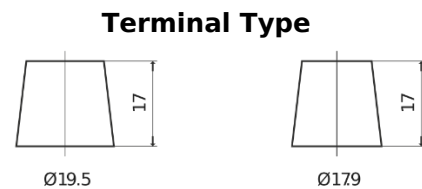

**Product overview**

Batteries for Trucks, Buses, Construction, Agriculture

**PowerPRO EF2353**

Part number	EF2353
Technology	Flooded
EAN/GTIN	3661024035323
Voltage	12 V
Capacity	235 Ah
CCA	1300 A
Length	518 mm
Width	274 mm
Height	240 mm
Box size	D06
Polarity	ETN 3
Terminal Type	EN taper post
Hold Down	B0
Weights (subject of variation)	56.30 kg