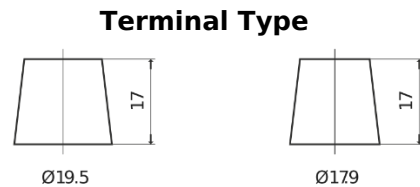

**Product overview**

Batteries for Trucks, Buses, Construction, Agriculture

**PowerPRO CF2353**

Part number	CF2353
Technology	Flooded
EAN/GTIN	3661024015325
Voltage	12 V
Capacity	235 Ah
CCA	1300 A
Length	518 mm
Width	274 mm
Height	240 mm
Box size	D06
Polarity	ETN 3
Terminal Type	EN taper post
Hold Down	B0
Weights (subject of variation)	56.30 kg