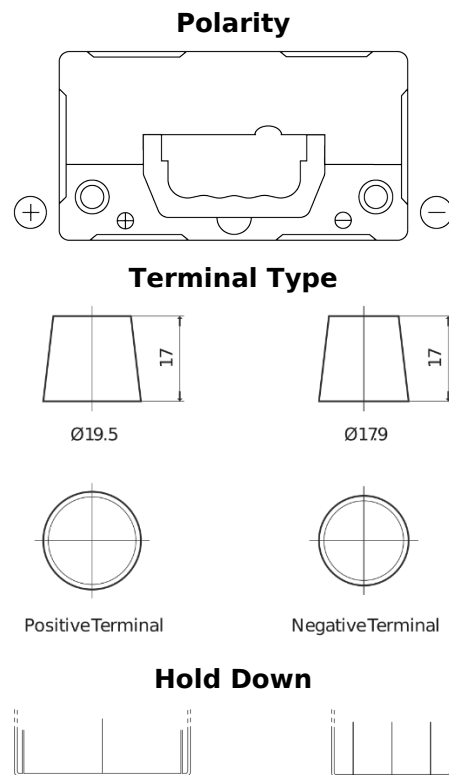

Product overview

Batteries for Cars

Formula FB455

Part number	FB455
Technology	Flooded
EAN/GTIN	3661024044387
Voltage	12 V
Capacity	45 Ah
CCA	330 A
Length	237 mm
Width	127 mm
Height	227 mm
Box size	B24
Polarity	ETN 1
Terminal Type	EN taper post
Hold Down	B0
Weights (subject of variation)	11.40 kg