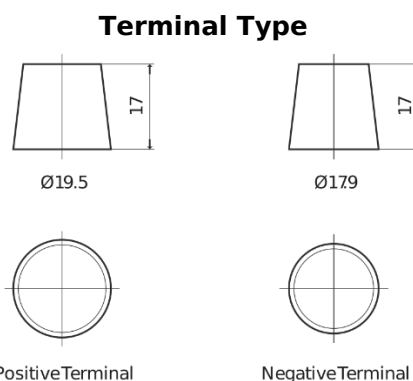

Product overview

Batteries for Trucks, Buses, Construction, Agriculture

StartPRO TG2253

Part number	TG2253
Technology	Flooded
EAN/GTIN	3661024057431
Voltage	12 V
Capacity	225 Ah
CCA	1200 A
Length	518 mm
Width	274 mm
Height	240 mm
Box size	D06
Polarity	ETN 3
Terminal Type	EN taper post
Hold Down	B0
Weights (subject of variation)	54.90 kg