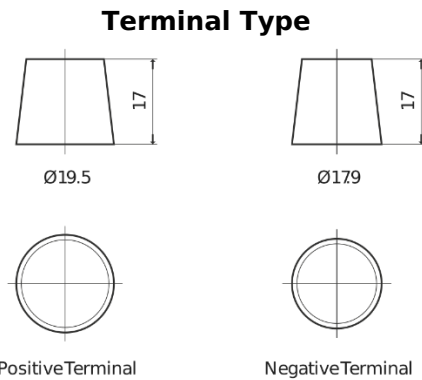

**Product overview**

Batteries for Marine and Leisure

**Dual AGM EP2100**

Part number	EP2100
Technology	AGM
EAN/GTIN	3661024035934
Voltage	12 V
Capacity	240 Ah
CCA	1200 A
Watt hour	2100 Wh
Length	518 mm
Width	274 mm
Height	240 mm
Box size	D06
Polarity	ETN 3
Terminal Type	EN taper post
Hold Down	B0
Weights (subject of variation)	70.00 kg