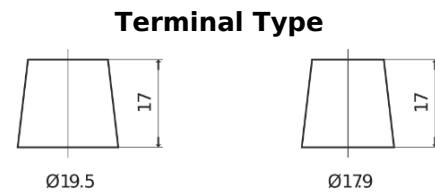

Product overview

Batteries for Trucks, Buses, Construction, Agriculture

PowerPRO Agri&Construction EJ1523

Part number	EJ1523
Technology	Flooded
EAN/GTIN	3661024036900
Voltage	12 V
Capacity	152.0 Ah
CCA	1130 A
Length	513 mm
Width	189 mm
Height	223 mm
Box size	D04
Polarity	ETN 3
Terminal Type	EN taper post
Hold Down	B0
Weights (subject of variation)	40.30 kg