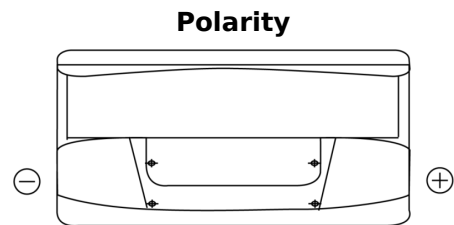

Product overview

Batteries for Trucks, Buses, Construction, Agriculture

PowerPRO Agri&Construction EJ1000

Part number	EJ1000
Technology	Flooded
EAN/GTIN	3661024036986
Voltage	12 V
Capacity	100.0 Ah
CCA	850 A
Length	353 mm
Width	175 mm
Height	190 mm
Box size	L05
Polarity	ETN 0
Terminal Type	EN taper post
Hold Down	B13
Weights (subject of variation)	21.80 kg