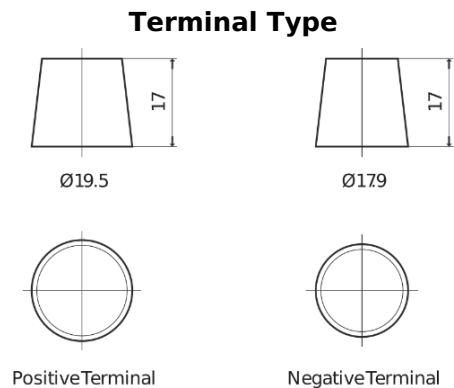

Product overview

Batteries for Trucks, Buses, Construction, Agriculture

PowerPRO Agri&Construction EJ1000

Part number	EJ1000
Technology	Flooded
EAN/GTIN	3661024036986
Voltage	12 V
Capacity	100.0 Ah
CCA	850 A
Length	353 mm
Width	175 mm
Height	190 mm
Box size	L05
Polarity	ETN 0
Terminal Type	EN taper post
Hold Down	B13
Weights (subject of variation)	21.80 kg