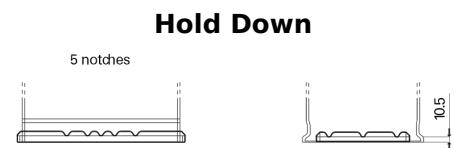

Product overview

Batteries for Trucks, Buses, Construction, Agriculture

PowerPRO Agri&Construction EJ1000

Part number	EJ1000
Technology	Flooded
EAN/GTIN	3661024036986
Voltage	12 V
Capacity	100.0 Ah
CCA	850 A
Length	353 mm
Width	175 mm
Height	190 mm
Box size	L05
Polarity	ETN 0
Terminal Type	EN taper post
Hold Down	B13
Weights (subject of variation)	21.80 kg