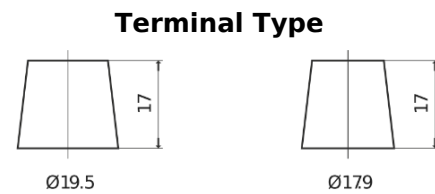

Product overview

Batteries for Trucks, Buses, Construction, Agriculture

StartPRO EG2253

Part number	EG2253
Technology	Flooded
EAN/GTIN	3661024037549
Voltage	12 V
Capacity	225.0 Ah
CCA	1200 A
Length	518 mm
Width	274 mm
Height	240 mm
Box size	D06
Polarity	ETN 3
Terminal Type	EN taper post
Hold Down	B0
Weights (subject of variation)	54.90 kg