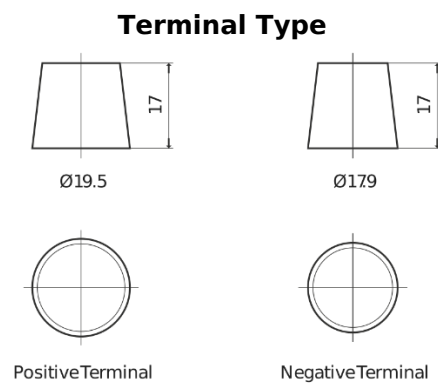

Product overview

Batteries for Trucks, Buses, Construction, Agriculture

EndurancePRO EFB TX2253

Part number	TX2253
Technology	EFB
EAN/GTIN	3661024056632
Voltage	12 V
Capacity	225 Ah
CCA	1150 A
Length	518 mm
Width	274 mm
Height	240 mm
Box size	D06
Polarity	ETN 3
Terminal Type	EN taper post
Hold Down	B0
Weights (subject of variation)	60.10 kg