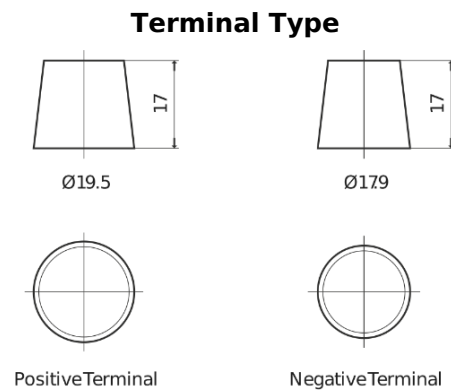

Product overview

Batteries for Trucks, Buses, Construction, Agriculture

StartPRO EG1803

Part number	EG1803
Technology	Flooded
EAN/GTIN	3661024035446
Voltage	12 V
Capacity	180.0 Ah
CCA	1000 A
Length	513 mm
Width	223 mm
Height	223 mm
Box size	D05
Polarity	ETN 3
Terminal Type	EN taper post
Hold Down	B0
Weights (subject of variation)	42.80 kg