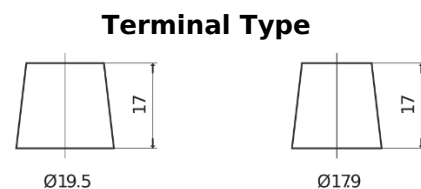

Product overview

Batteries for Trucks, Buses, Construction, Agriculture

EndurancePRO EFB EX2253

Part number	EX2253
Technology	EFB
EAN/GTIN	3661024036702
Voltage	12 V
Capacity	225 Ah
CCA	1150 A
Length	518 mm
Width	274 mm
Height	240 mm
Box size	D06
Polarity	ETN 3
Terminal Type	EN taper post
Hold Down	B0
Weights (subject of variation)	60.10 kg