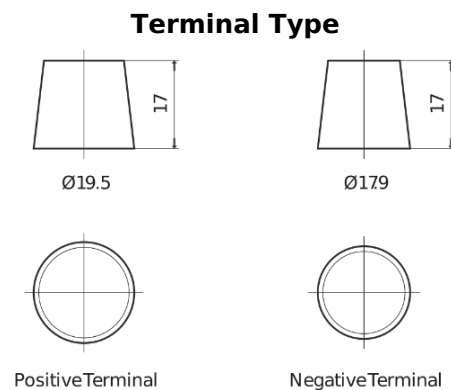

Product overview

Batteries for Trucks, Buses, Construction, Agriculture

StartPRO EG1406

Part number	EG1406
Technology	Flooded
EAN/GTIN	3661024035491
Voltage	12 V
Capacity	140.0 Ah
CCA	800 A
Length	510 mm
Width	175 mm
Height	225 mm
Box size	D08
Polarity	ETN 4
Terminal Type	EN taper post
Hold Down	B3
Weights (subject of variation)	33.50 kg