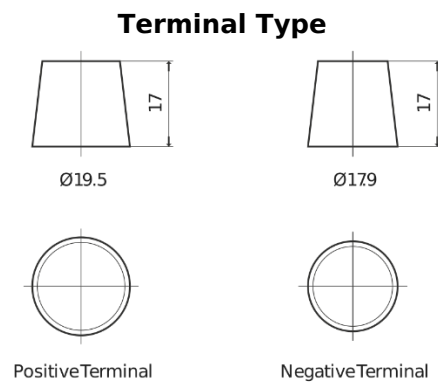

Product overview

Batteries for Trucks, Buses, Construction, Agriculture

StartPRO EG1406

| | |
|--------------------------------|---------------|
| Part number | EG1406 |
| Technology | Flooded |
| EAN/GTIN | 3661024035491 |
| Voltage | 12 V |
| Capacity | 140.0 Ah |
| CCA | 800 A |
| Length | 510 mm |
| Width | 175 mm |
| Height | 225 mm |
| Box size | D08 |
| Polarity | ETN 4 |
| Terminal Type | EN taper post |
| Hold Down | B3 |
| Weights (subject of variation) | 33.50 kg |