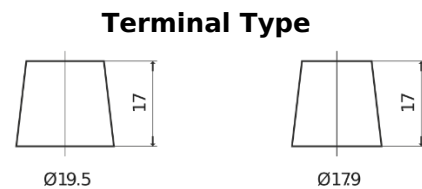

**Product overview**

Batteries for Marine and Leisure

**Equipment ET1600**

Part number	ET1600
Technology	Flooded
EAN/GTIN	3661024035873
Voltage	12 V
Capacity	230 Ah
Watt hour	1600 Wh
Length	518 mm
Width	274 mm
Height	240 mm
Box size	D06
Polarity	ETN 3
Terminal Type	EN taper post
Hold Down	B0
Weights (subject of variation)	64.80 kg