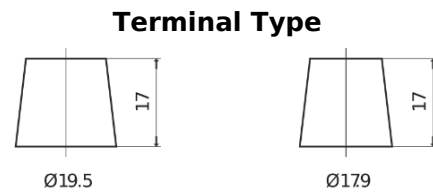

**Product overview**

Batteries for Trucks, Buses, Construction, Agriculture

**StartPRO EG1403**

Part number	EG1403
Technology	Flooded
EAN/GTIN	3661024035422
Voltage	12 V
Capacity	140.0 Ah
CCA	800 A
Length	513 mm
Width	189 mm
Height	223 mm
Box size	D04
Polarity	ETN 3
Terminal Type	EN taper post
Hold Down	B0
Weights (subject of variation)	34.10 kg