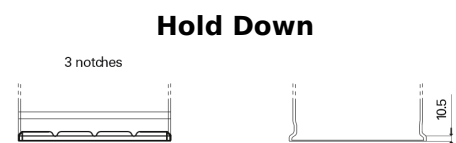

**Product overview**

Batteries for Trucks, Buses, Construction, Agriculture

**StartPRO EG1402**

Part number	EG1402
Technology	Flooded
EAN/GTIN	3661024035347
Voltage	12 V
Capacity	140.0 Ah
CCA	900 A
Length	508 mm
Width	175 mm
Height	205 mm
Box size	ATM
Polarity	ETN 0
Terminal Type	EN taper post
Hold Down	B1
Weights (subject of variation)	33.80 kg