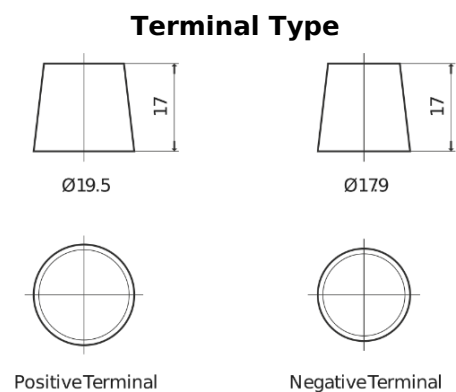

**Product overview**

Batteries for Trucks, Buses, Construction, Agriculture

**StartPRO EG1402**

Part number	EG1402
Technology	Flooded
EAN/GTIN	3661024035347
Voltage	12 V
Capacity	140.0 Ah
CCA	900 A
Length	508 mm
Width	175 mm
Height	205 mm
Box size	ATM
Polarity	ETN 0
Terminal Type	EN taper post
Hold Down	B1
Weights (subject of variation)	33.80 kg