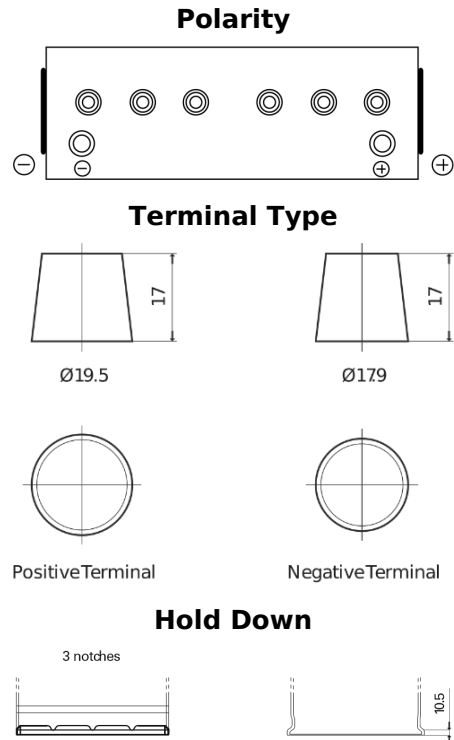

Product overview

Batteries for Trucks, Buses, Construction, Agriculture

StartPRO EG1402

Part number	EG1402
Technology	Flooded
EAN/GTIN	3661024035347
Voltage	12 V
Capacity	140.0 Ah
CCA	900 A
Length	508 mm
Width	175 mm
Height	205 mm
Box size	ATM
Polarity	ETN 0
Terminal Type	EN taper post
Hold Down	B1
Weights (subject of variation)	33.80 kg