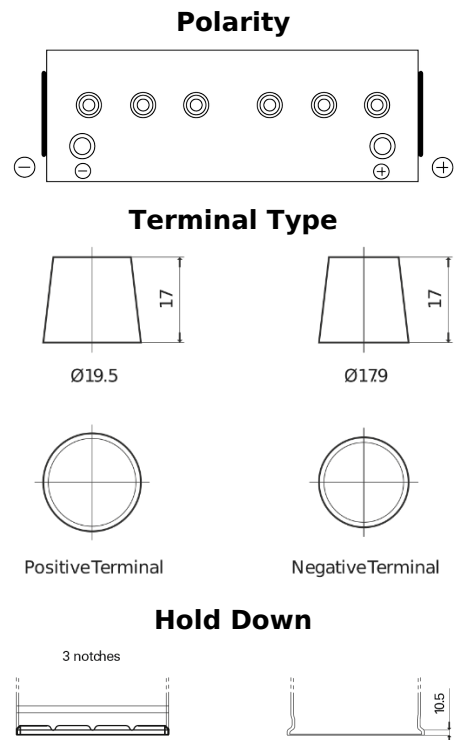

Product overview

Batteries for Trucks, Buses, Construction, Agriculture

StartPRO EG1402

Part number	EG1402
Technology	Flooded
EAN/GTIN	3661024035347
Voltage	12 V
Capacity	140.0 Ah
CCA	900 A
Length	508 mm
Width	175 mm
Height	205 mm
Box size	ATM
Polarity	ETN 0
Terminal Type	EN taper post
Hold Down	B1
Weights (subject of variation)	33.80 kg