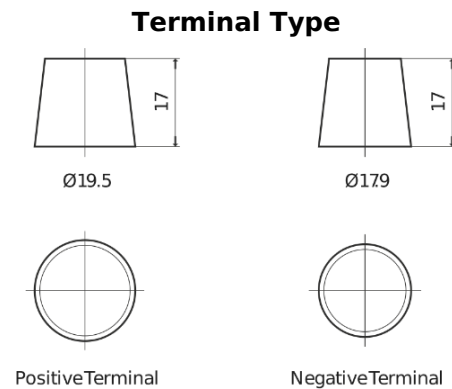

Product overview

Batteries for Trucks, Buses, Construction, Agriculture

StartPRO EG1353

Part number	EG1353
Technology	Flooded
EAN/GTIN	3661024035545
Voltage	12 V
Capacity	135.0 Ah
CCA	1000 A
Length	514 mm
Width	218 mm
Height	210 mm
Box size	DB9
Polarity	ETN 3
Terminal Type	EN taper post
Hold Down	B0
Weights (subject of variation)	39.80 kg