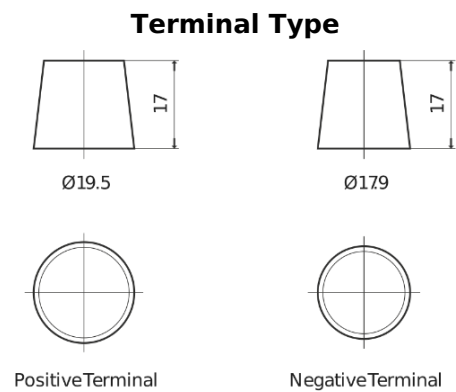

Product overview

Batteries for Trucks, Buses, Construction, Agriculture

StartPRO EG1250

Part number	EG1250
Technology	Flooded
EAN/GTIN	3661024035408
Voltage	12 V
Capacity	125.0 Ah
CCA	760 A
Length	349 mm
Width	175 mm
Height	285 mm
Box size	D03
Polarity	ETN 0
Terminal Type	EN taper post
Hold Down	B0
Weights (subject of variation)	29.50 kg