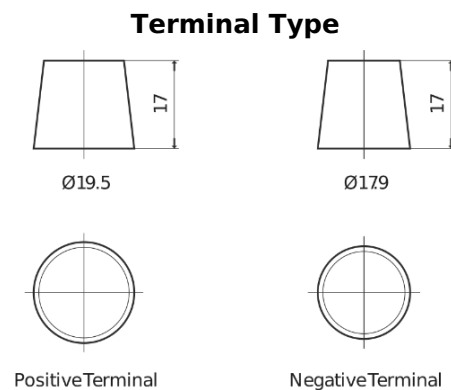

Product overview

Batteries for Trucks, Buses, Construction, Agriculture

StartPRO EG1206

Part number	EG1206
Technology	Flooded
EAN/GTIN	3661024037013
Voltage	12 V
Capacity	120.0 Ah
CCA	680 A
Length	510 mm
Width	175 mm
Height	225 mm
Box size	D08
Polarity	ETN 4
Terminal Type	EN taper post
Hold Down	B3
Weights (subject of variation)	31.80 kg