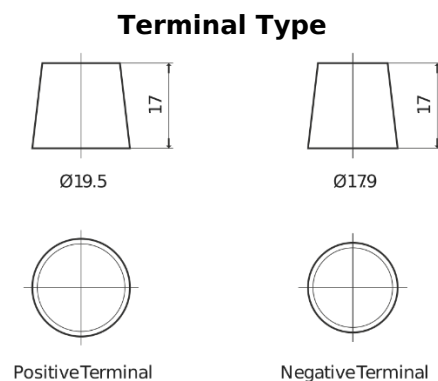

Product overview

Batteries for Trucks, Buses, Construction, Agriculture

StartPRO EG1203

Part number	EG1203
Technology	Flooded
EAN/GTIN	3661024036993
Voltage	12 V
Capacity	120.0 Ah
CCA	680 A
Length	513 mm
Width	189 mm
Height	223 mm
Box size	D04
Polarity	ETN 3
Terminal Type	EN taper post
Hold Down	B0
Weights (subject of variation)	32.50 kg