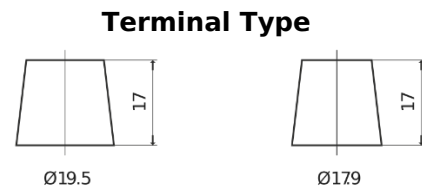

Product overview

Batteries for Marine and Leisure

Equipment GEL ES2400

Part number	ES2400
Technology	GEL
EAN/GTIN	3661024035750
Voltage	12 V
Capacity	210 Ah
Watt hour	2400 Wh
Length	518 mm
Width	274 mm
Height	240 mm
Box size	D06
Polarity	ETN 3
Terminal Type	EN taper post
Hold Down	B0
Weights (subject of variation)	63.50 kg