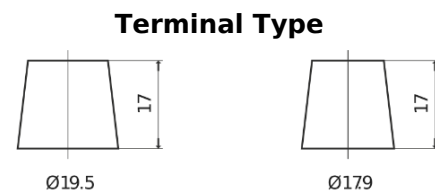

Product overview

Batteries for Trucks, Buses, Construction, Agriculture

StartPRO EG1203

Part number	EG1203
Technology	Flooded
EAN/GTIN	3661024036993
Voltage	12 V
Capacity	120.0 Ah
CCA	680 A
Length	513 mm
Width	189 mm
Height	223 mm
Box size	D04
Polarity	ETN 3
Terminal Type	EN taper post
Hold Down	B0
Weights (subject of variation)	32.50 kg