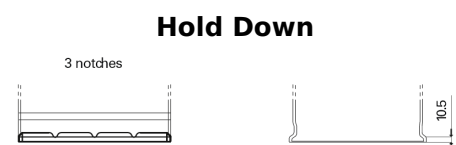

**Product overview**

Batteries for Trucks, Buses, Construction, Agriculture

**StartPRO EG1102**

Part number	EG1102
Technology	Flooded
EAN/GTIN	3661024035392
Voltage	12 V
Capacity	110.0 Ah
CCA	750 A
Length	349 mm
Width	175 mm
Height	235 mm
Box size	D02
Polarity	ETN 0
Terminal Type	EN taper post
Hold Down	B1
Weights (subject of variation)	25.40 kg