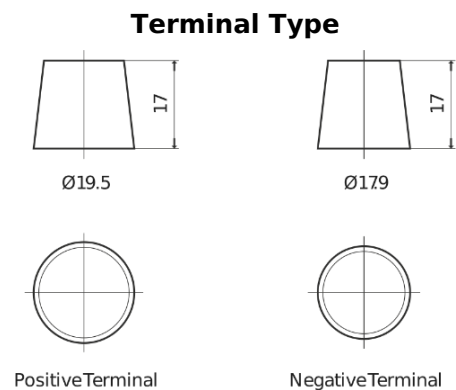

**Product overview**

Batteries for Trucks, Buses, Construction, Agriculture

**StartPRO EG1102**

Part number	EG1102
Technology	Flooded
EAN/GTIN	3661024035392
Voltage	12 V
Capacity	110.0 Ah
CCA	750 A
Length	349 mm
Width	175 mm
Height	235 mm
Box size	D02
Polarity	ETN 0
Terminal Type	EN taper post
Hold Down	B1
Weights (subject of variation)	25.40 kg